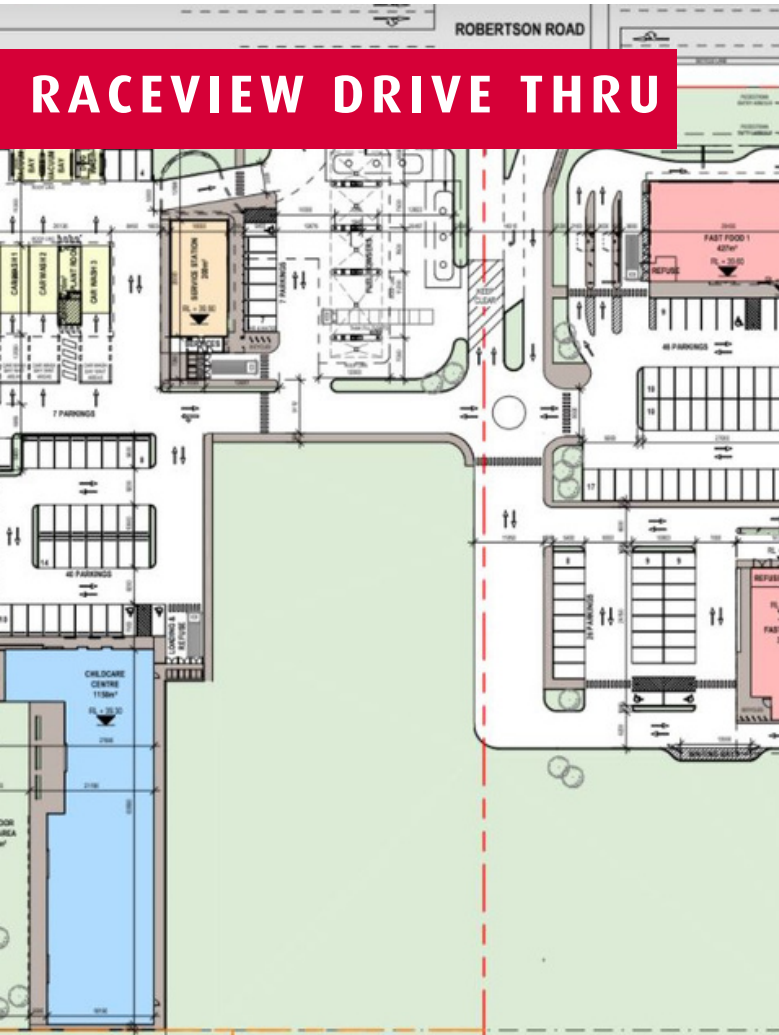

STELLAROSSA AUSTRALIA

SITE OPPORTUNITY

RACEVIEW DRIVE THRU

BRAND NEW DEVELOPMENT IN A PRIME SPOT ON ROBERTSON RD

Food offers and services will complement each other to make this a bustling stop-n-go destination in the heart of suburbia.

Bustling Robertson Rd in Raceview will be home to a new development with 2 complimentary drive thru food & beverage offers, a vehicle wash & vacuum super centre, a full service station and large child care centre. Lots of parking for dine in guests, and quick and easy entrance and exit for drive thru guests.

- ✓ DRIVE THRU + SMALL CAFE
- ✓ 7 DAY TRADE + EARLY MORNINGS
- ✓ LOTS OF CARPARKS
- ✓ EASY ENTRY AND EXIT
- ✓ WELL DESIGNED COMPLEX
- ✓ IN THE HEART OF RACEVIEW